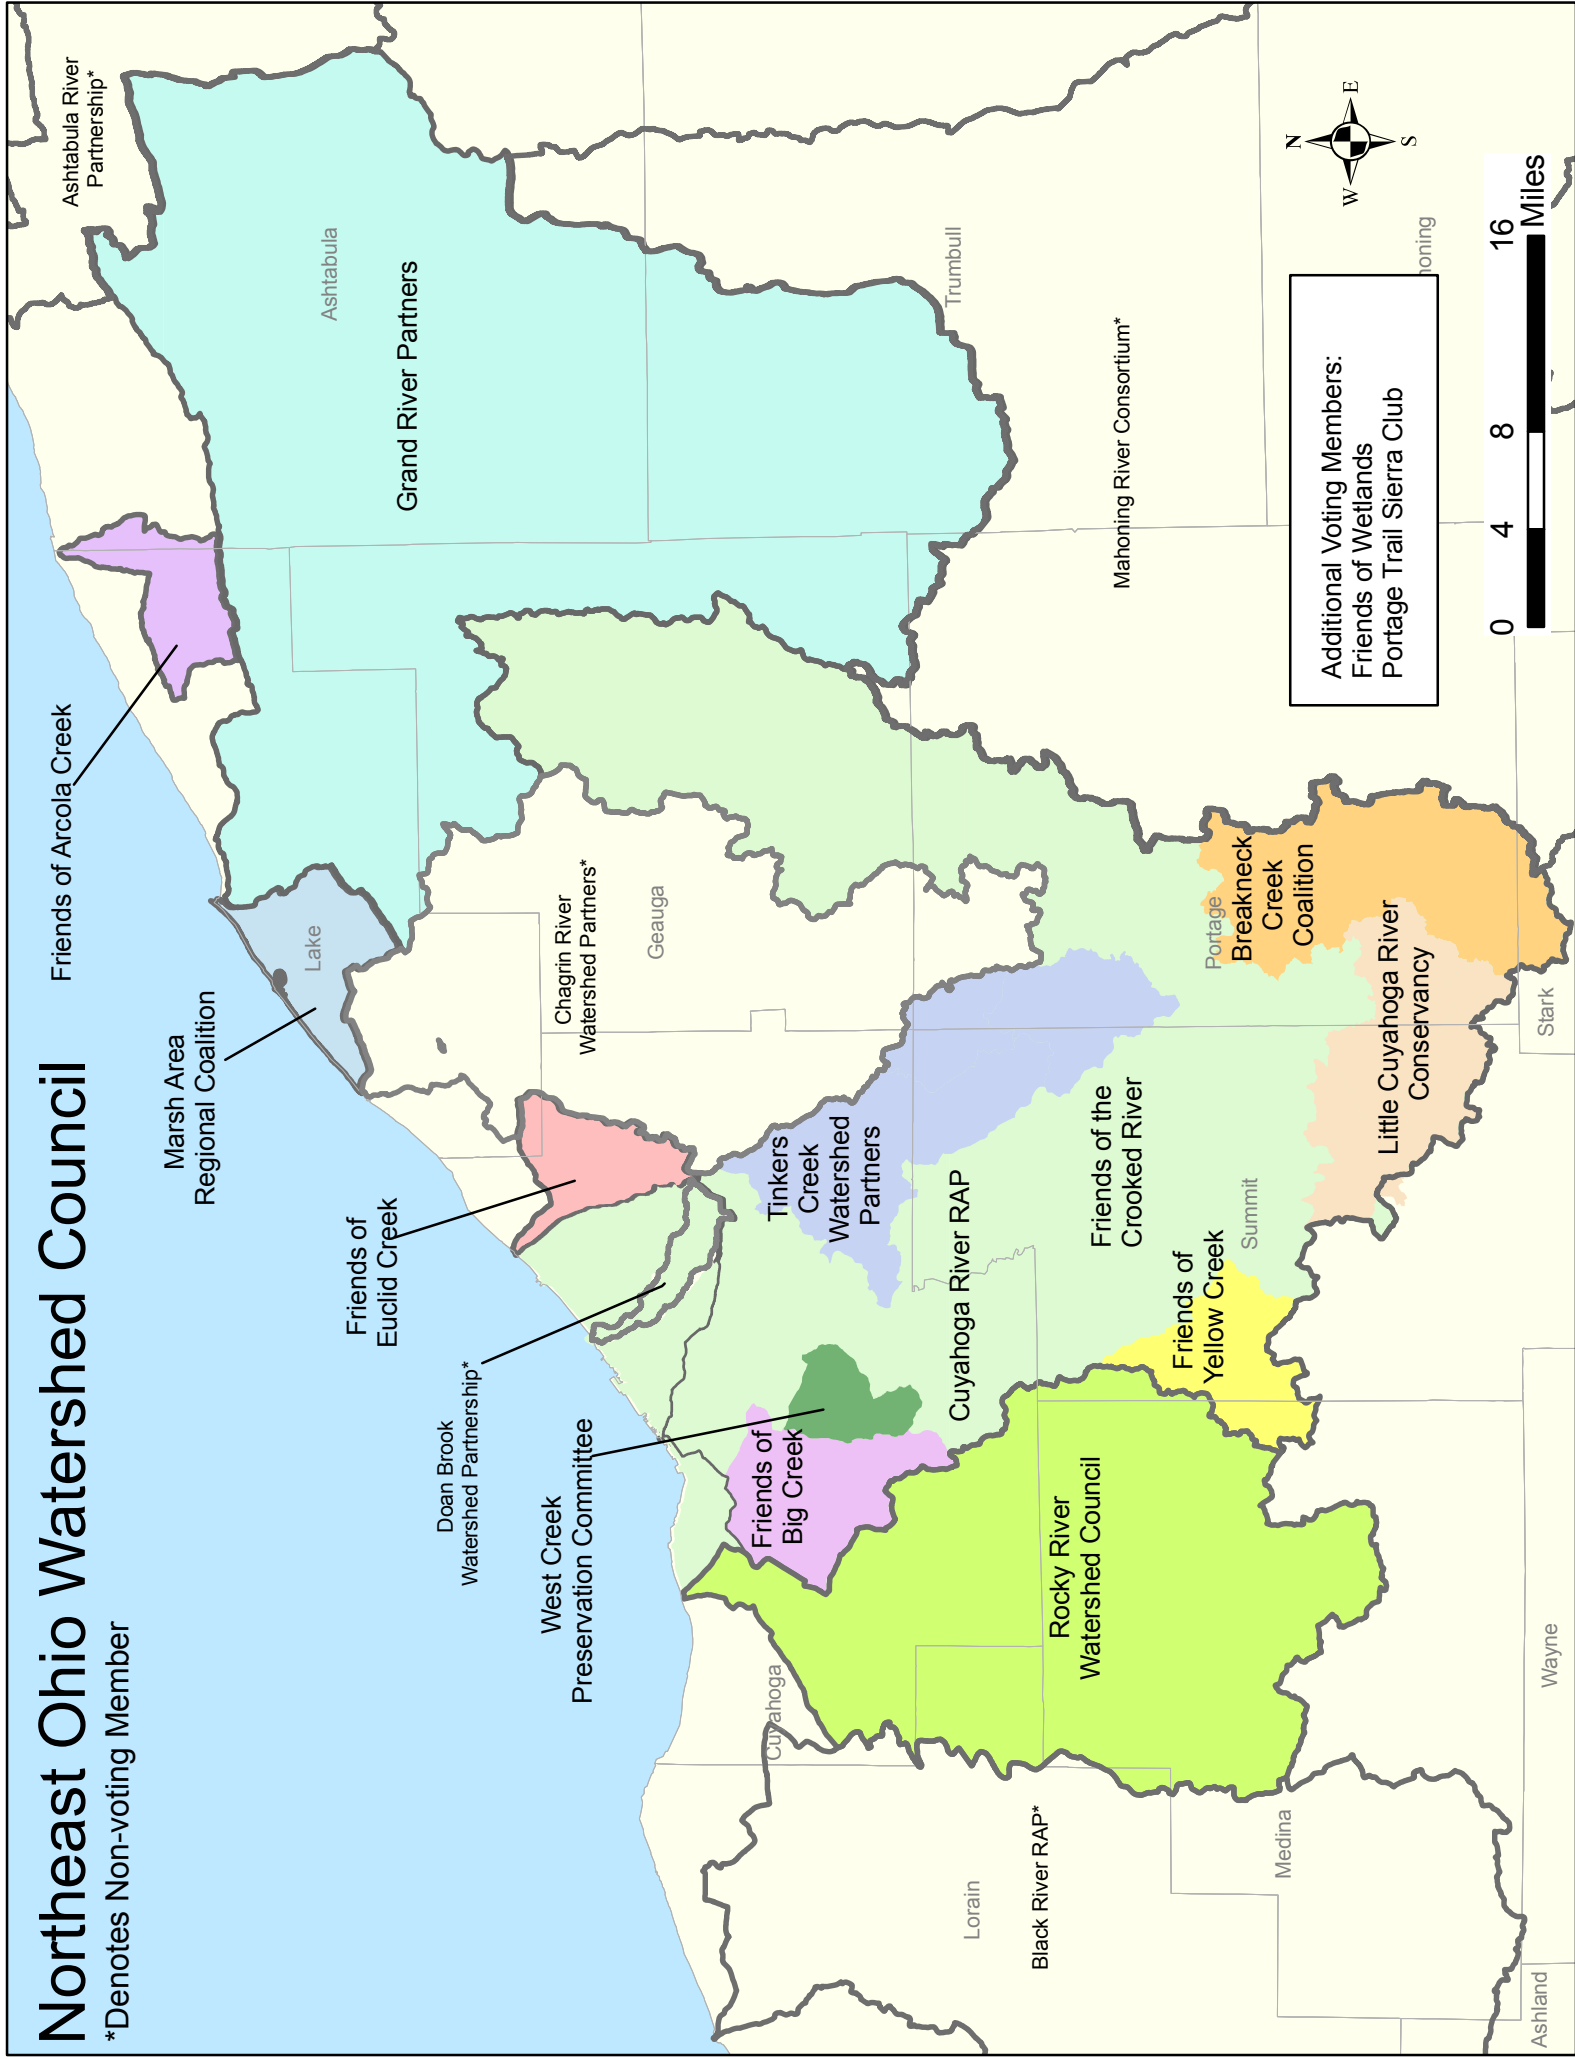

Northeast Ohio Watershed Council

*Denotes Non-voting Member

Additional Voting Members:
Friends of Wetlands
Portage Trail Sierra Club